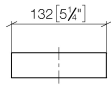

Reserve tissue holder - Chrome

MEM

83 590 780

- width 132mm
- height 35 mm
- 116mm projection

Fits: MEM, CYO

	Chrome	83 590 780-00
	Brushed Platinum	83 590 780-06
	Platinum	83 590 780-08
	Dark Chrome	83 590 780-19
	Brushed Durabrass (23kt Gold)	83 590 780-28
	Brushed Champagne (22kt Gold)	83 590 780-46
	Champagne (22kt Gold)	83 590 780-47
	Brushed Dark Platinum	83 590 780-99

Reserve tissue holder - Chrome

MEM

83 590 780

mm [inches]

83 590 780

Parts for other finishes can be found here: Brushed Platinum

Spare parts list

No.	Item Number	Name	Quantity used	Delivery time
1	05 17 20 718 00 90	fixing set	1	2
2	90 31 11 112 00 90	pin	1	2