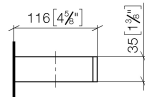

Reserve tissue holder - Chrome

MEM

83 590 780

- width 132mm
- height 35 mm
- 116mm projection

Fits: MEM, CYO

	Chrome	83 590 780-00
	Brushed Platinum	83 590 780-06
	Platinum	83 590 780-08
	Dark Chrome	83 590 780-19
	Brushed Durabrass (23kt Gold)	83 590 780-28
	Brushed Champagne (22kt Gold)	83 590 780-46
	Champagne (22kt Gold)	83 590 780-47
	Brushed Dark Platinum	83 590 780-99

Reserve tissue holder - Chrome

MEM

83 590 780

mm [inches]

83 590 780

Parts for other finishes can be found here: Brushed Platinum

Spare parts list

No.	Item Number	Name	Quantity used	Delivery time
1	05 17 20 718 00 90	fixing set	1	2
2	90 31 11 112 00 90	pin	1	2