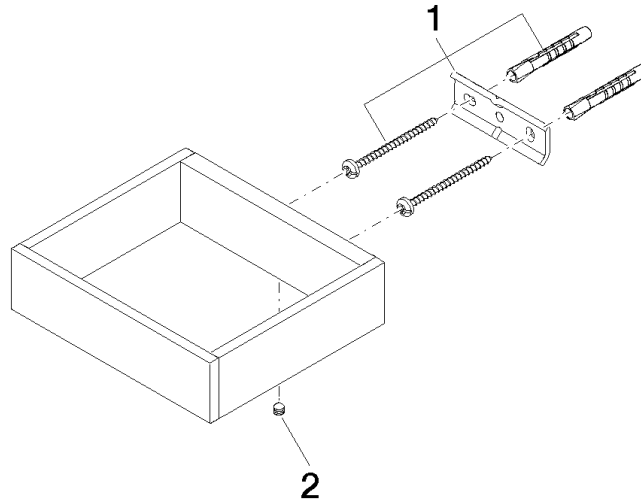

Reserve tissue holder - Chrome

MEM

83 590 780

- width 132mm
- height 35 mm
- 116mm projection

Fits: MEM, CYO

	Chrome	83 590 780-00
	Brushed Platinum	83 590 780-06
	Platinum	83 590 780-08
	Dark Chrome	83 590 780-19
	Brushed Durabrass (23kt Gold)	83 590 780-28
	Brushed Champagne (22kt Gold)	83 590 780-46
	Champagne (22kt Gold)	83 590 780-47
	Brushed Dark Platinum	83 590 780-99

Reserve tissue holder - Chrome

MEM

83 590 780

mm [inches]

83 590 780

Parts for other finishes can be found here: Brushed Platinum

Spare parts list

No.	Item Number	Name	Quantity used	Delivery time
1	05 17 20 718 00 90	fixing set	1	2
2	90 31 11 112 00 90	pin	1	2